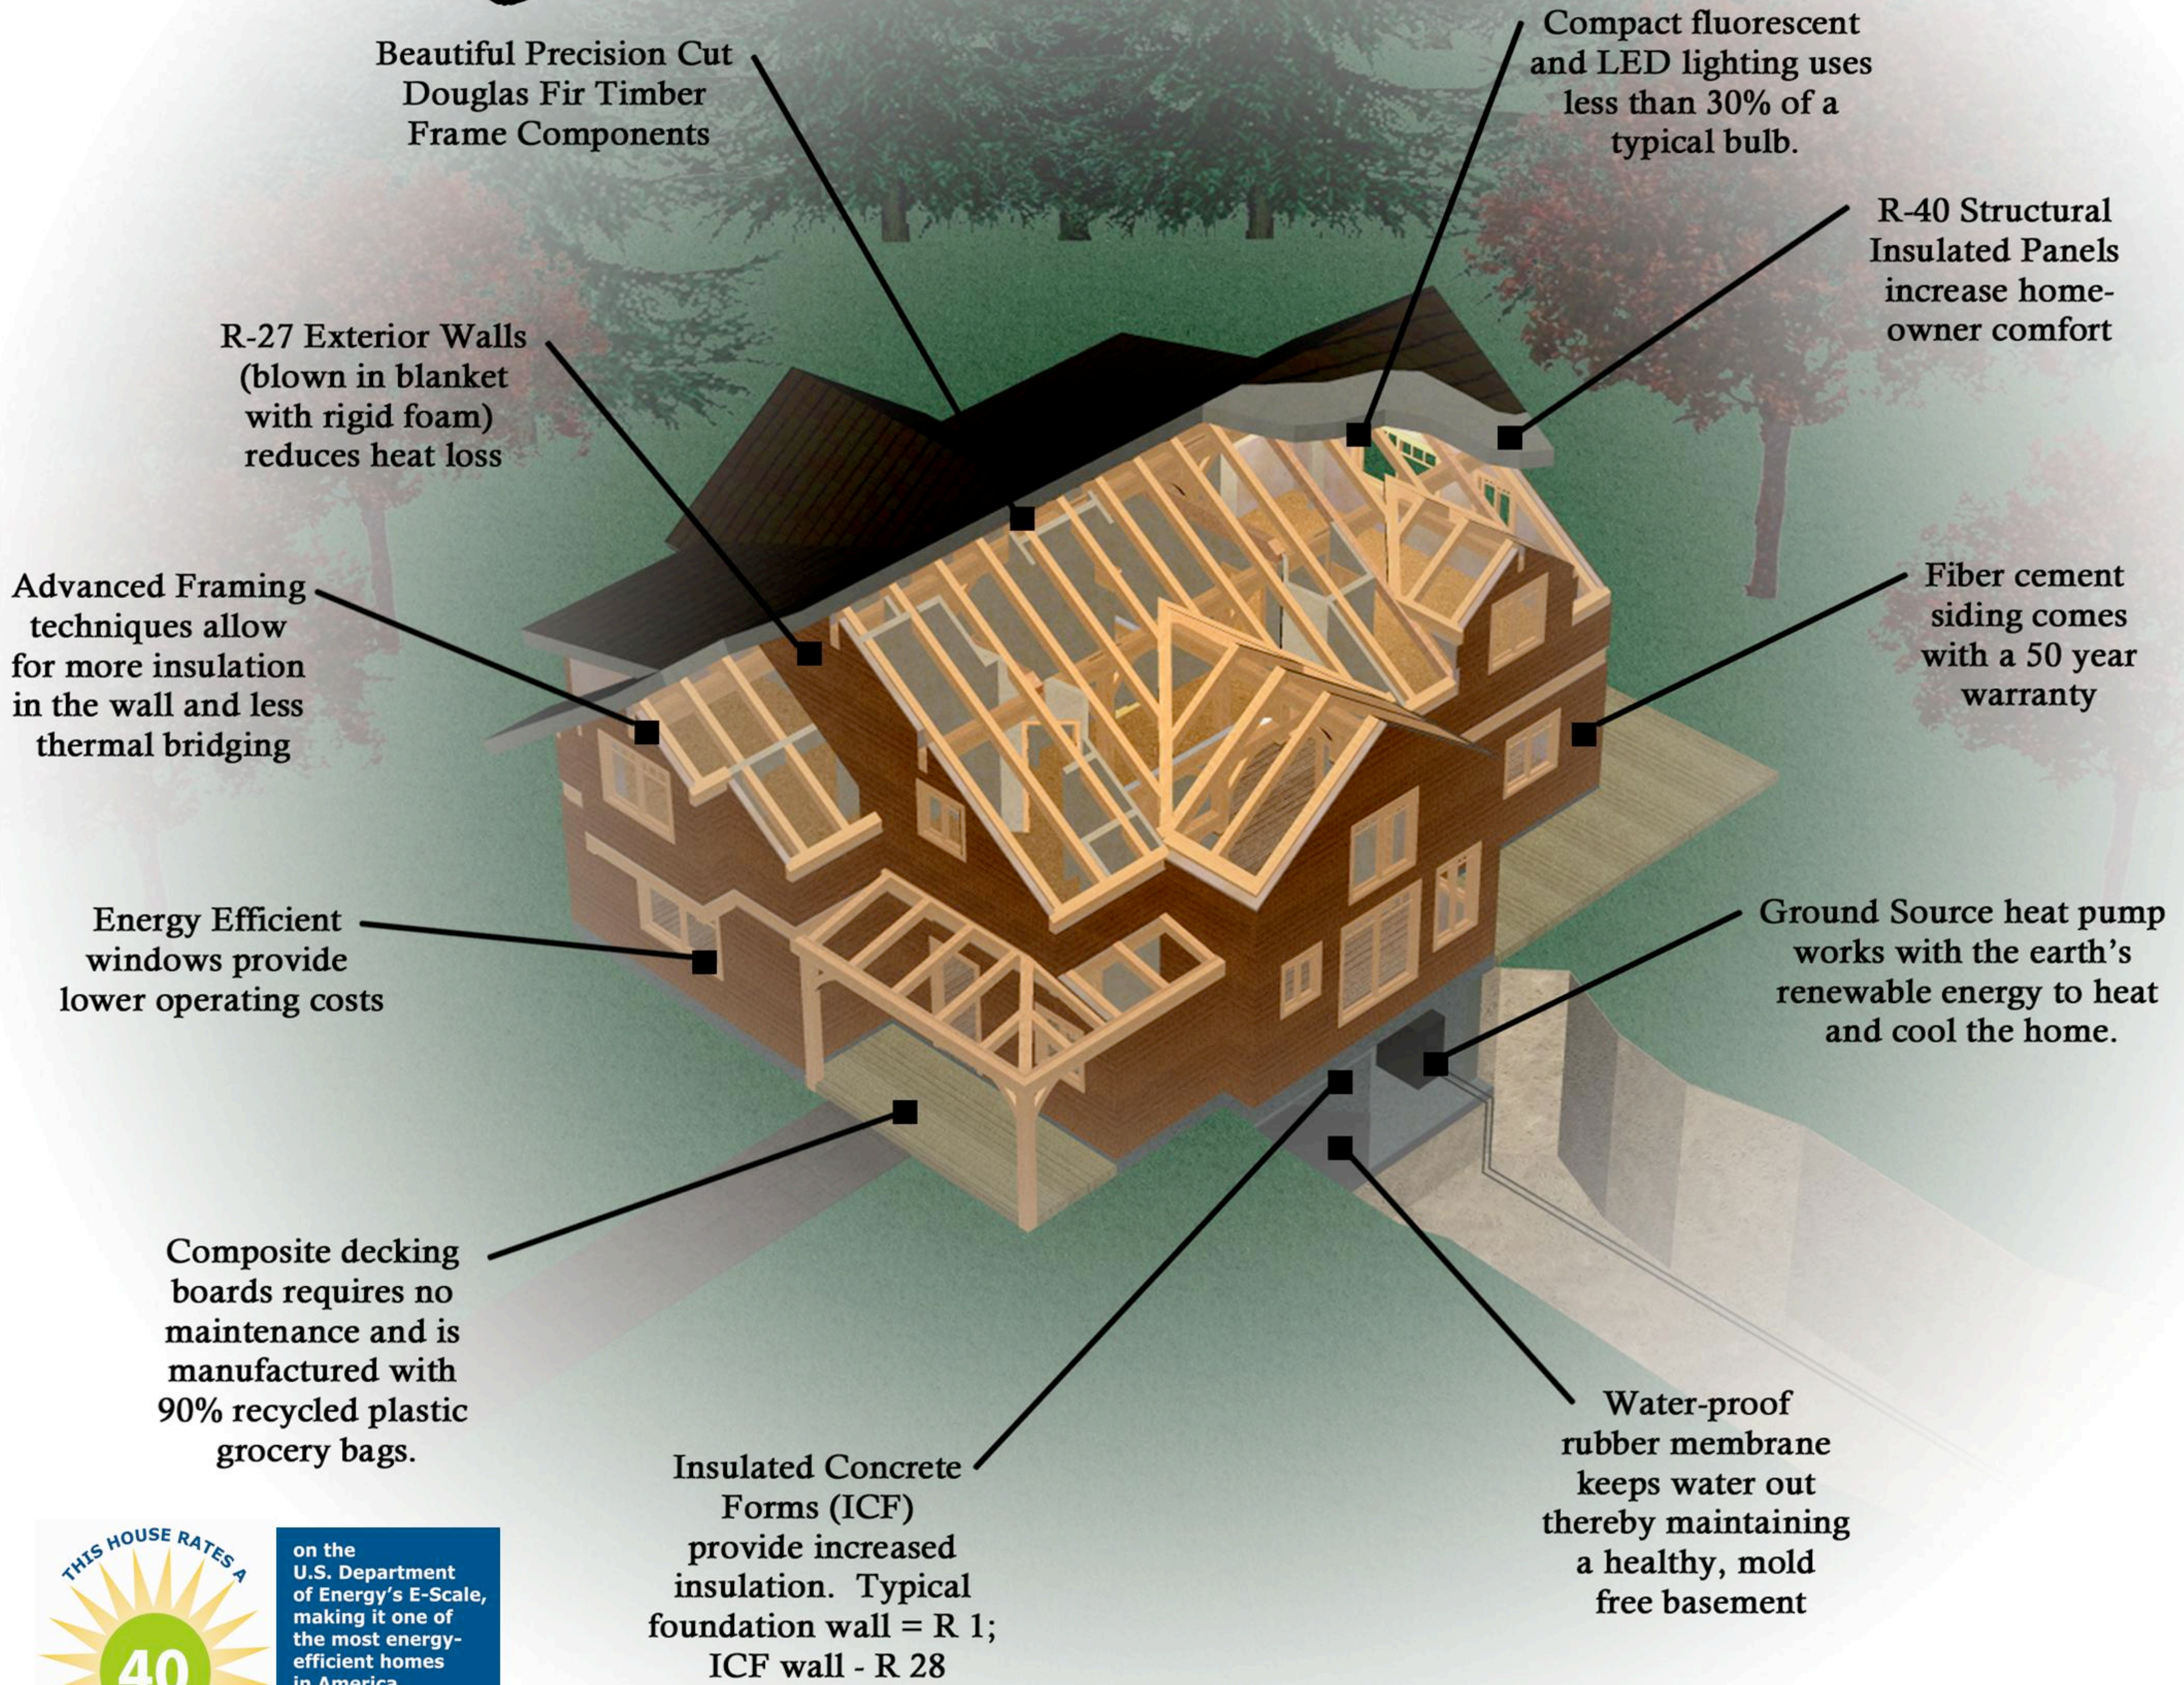

Bridgewater Innovative Builders

Building Homes with Character and High Performance

THIS HOUSE RATES A **40** on the U.S. Department of Energy's E-Scale, making it one of the most energy-efficient homes in America.

For more about the E-Scale, see www.buildingamerica.gov/challenge

4 Pine, Whitefish - Parade of Homes 2009

Be A Part of A Solution

www.BRIDGEGWATERBUILDS.com

406.260.1204

Mark & Heidi Van Everen, Builder & General Contractor

Whitefish, MT